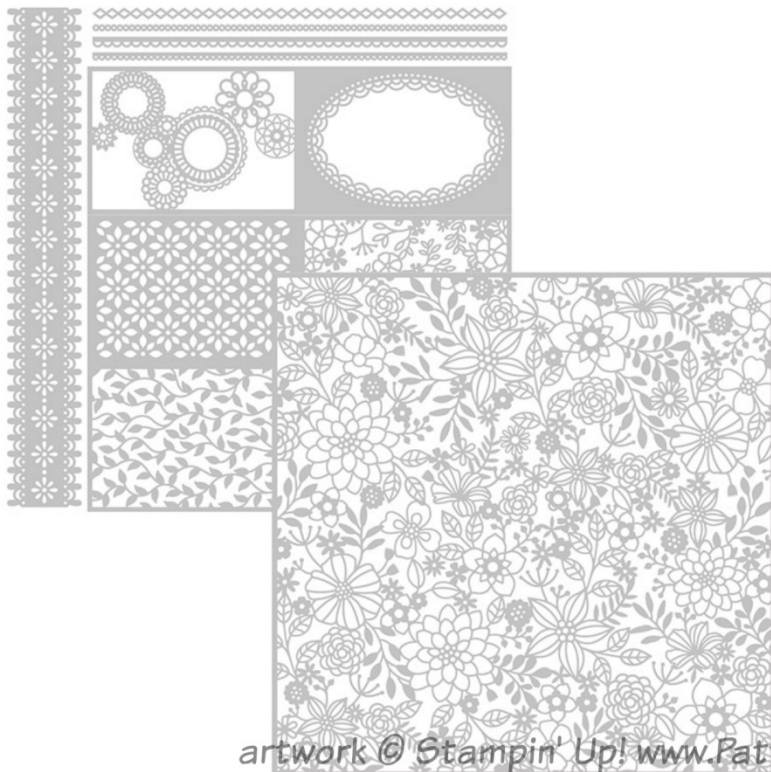

STAMPIN' UP! DESIGNER SERIES PAPER

Delightfully Detailed

Available online with *Patty Bennett* at www.MyStampOrder.com

Laser-Cut paper
#146907
white on one side
vanilla on the other
side

artwork © Stampin' Up! www.PattyStamps.com