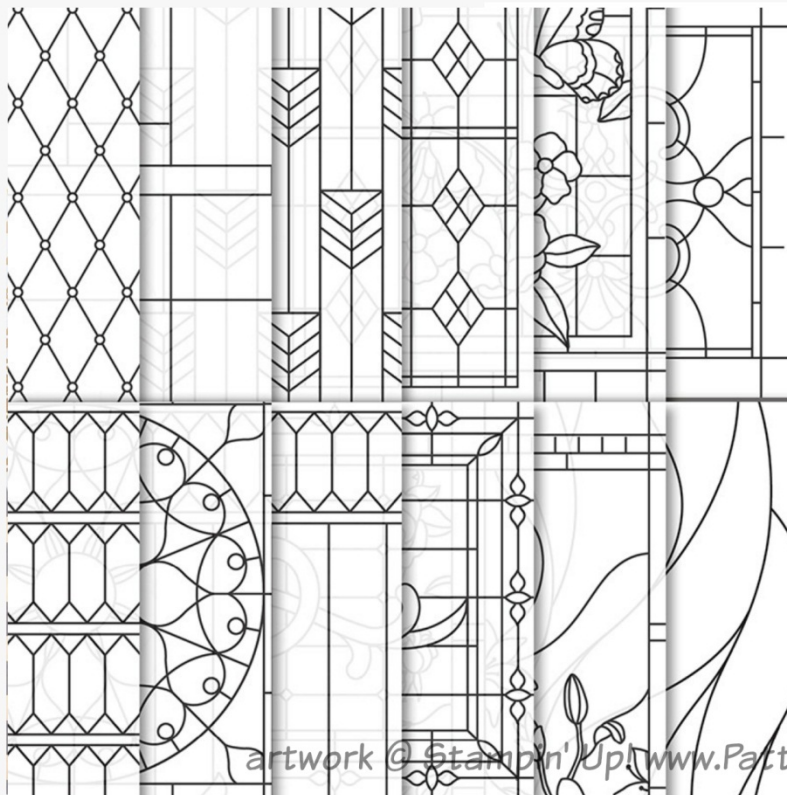

Designer paper #146916

Cardstock Pack #146917

STAMPIN' UP! DESIGNER SERIES PAPER

Graceful Glass Vellum

Available online with Patty Bennett at www.MyStampOrder.com

Designer vellum

#146344

6x6 stack